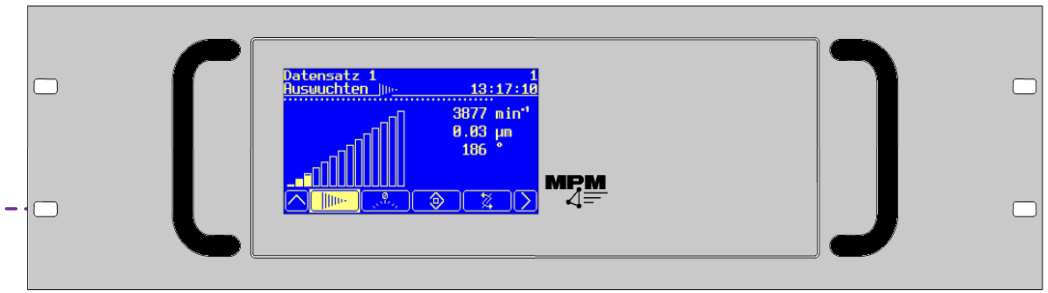

30 Balancing electronics
3.AB300SM3.C.KM.V1A
1015780A

10 19" operating module
3.BM240/300P01.24
1016095A

Data cable
9-way, 10m
3.DKC.B09.10
1016402A

20

40 Cable
4-way, 10m
3.410BS.1
1015082A

90 Cable
7/5-way, 10m
3.7/510BS.1
1015368A

Vibration sensor
4-way, 3m
3.PU.M5.4.3.V2.1
1013626A

50

External balancer
3.ESB.135A.095.C
1016642A

80

Transmitter
CONLESS
7-way, 3m
3.S.01C.03
1017559A

70

Cable
7-way, 10m
3.710BS.1
1015421A

60

100 AE-GAP/Crash/Dress sensor
7-way, 3m
3.ASK.09.03
1015994A

**Automatic balancing system
AB300 with external AE-GAP/Crash/Dress sensor and
external balancer type ESB-CONLESS standard**