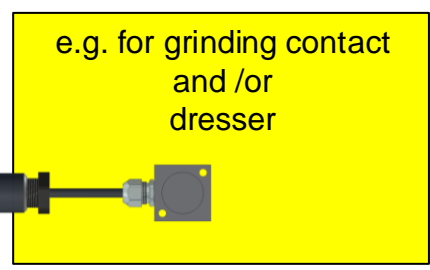

Vibration sensor
4-way, 3m
3.PU.M5.4.3.V2.1
1013626A

50

External balancer
3.ESB.135A.095.C
1016642A

80

Transmitter
CONLESS
7-way, 3m
3.S.01C.03
1017559A

70

Cable
7-way, 10m
3.710BS.1
1015421A

60