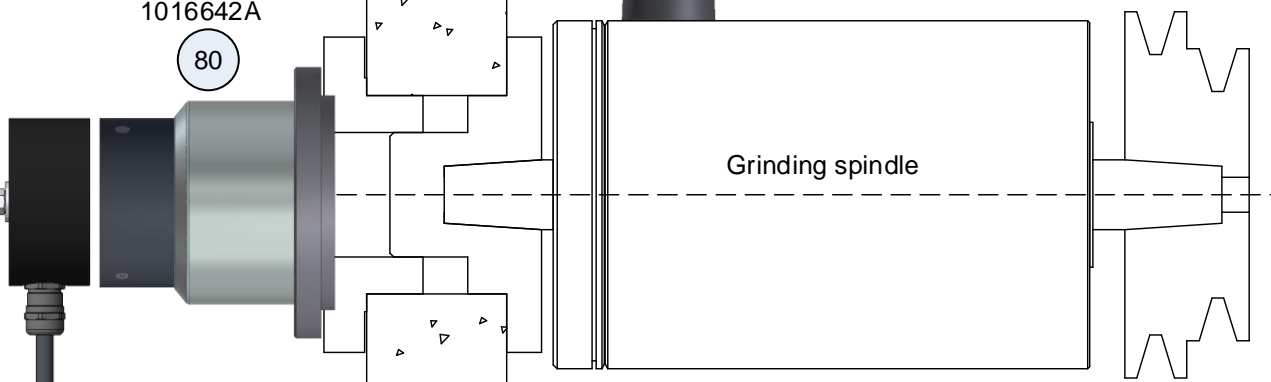

Vibration sensor
4-way, 3m
3.PU.M5.4.3.V2.1
1013626A

50

External balancer
3.ESB.135A.095.C
1016642A

80

Transmitter
CONLESS
7-way, 3m
3.S.01C.03
1017559A

70

Cable
7-way, 10m
3.710BS.1
1015421A

60

100 AE-GAP/Crash/Dress sensor
7-way, 3m
3.ASK.09.03
1015994A

**Automatic balancing system
AB300 with external AE-GAP/Crash/Dress sensor and
external balancer type ESB-CONLESS standard**