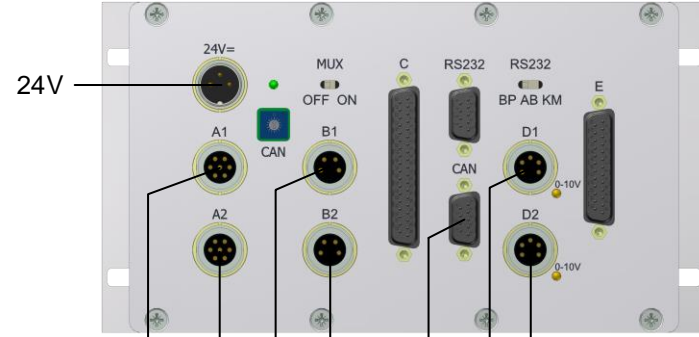

30 Balancing electronics
3.AB300SM3.C.KM.V1A
1015780A

10 19" operating module
3.BM240/300P01.24
1016095A

Data cable
9-way, 10m
3.DKC.B09.10
1016402A

20

40 Cable
4-way, 10m
3.410BS.1
1015082A

90 Cable
7/5-way, 10m
3.7/510BS.1
1015368A

Vibration sensor
4-way, 3m
3.PU.M5.4.3.V2.1
1013626A

50

External balancer
3.ESB.135A.095.C
1016642A

80

Transmitter
CONLESS
7-way, 3m
3.S.01C.03
1017559A

70

Cable
7-way, 10m
3.710BS.1
1015421A

60

100 AE-GAP/Crash/Dress sensor
7-way, 3m
3.ASK.09.03
1015994A

**Automatic balancing system
AB300 with external AE-GAP/Crash/Dress sensor and
external balancer type ESB-CONLESS standard**